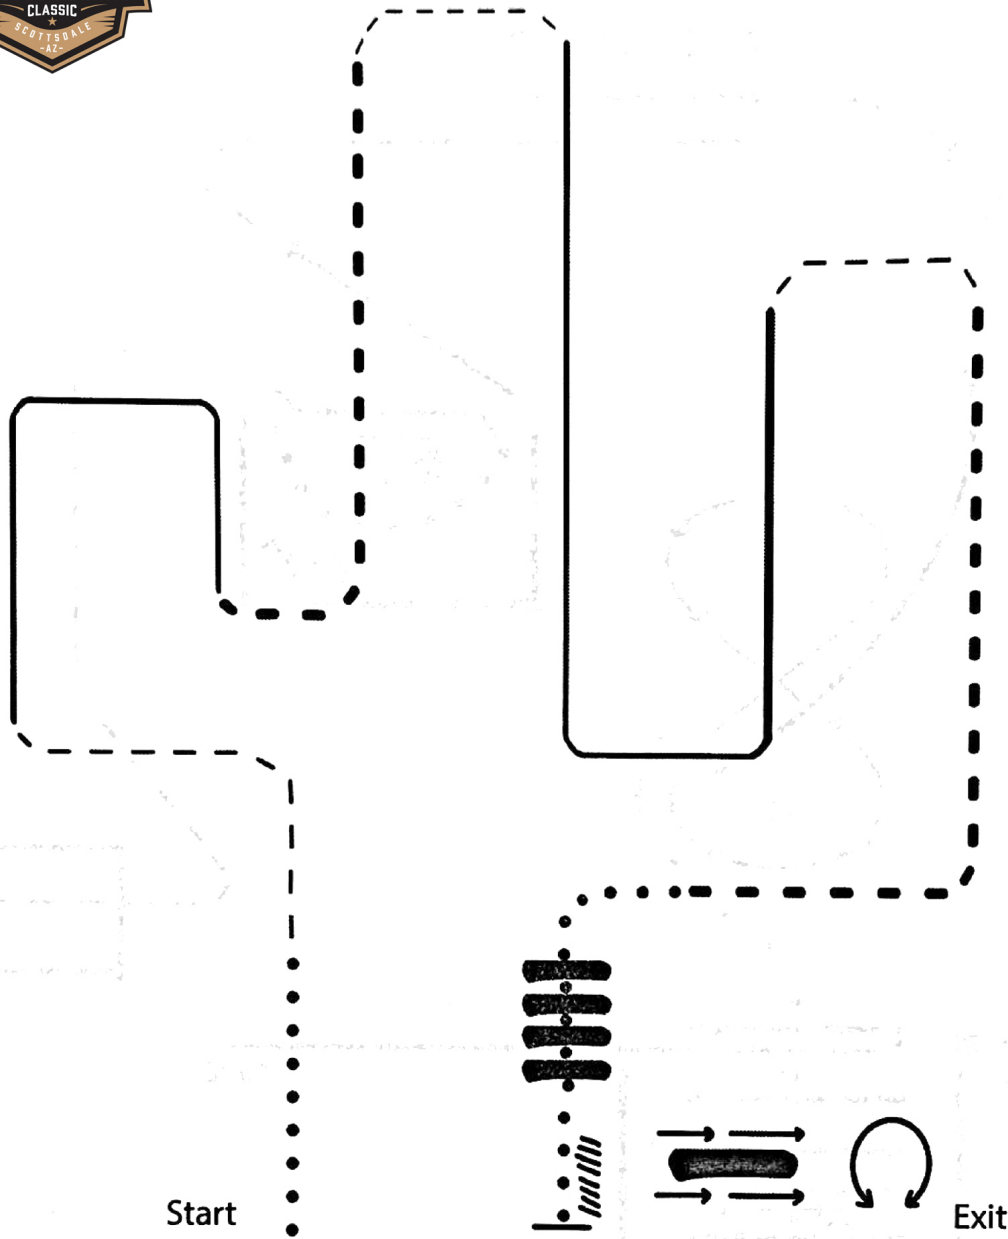

# RANCH SUPER HORSE

## Novice Amateur Ranch Riding

- |                                  |                  |                         |
|----------------------------------|------------------|-------------------------|
| 1. Walk                          | 6. Extended Lope | 11. Stop and Back       |
| 2. Trot                          | 7. Trot          | 12. Sidepass Log Left   |
| 3. Lope Right Lead               | 8. Extended Trot | 13. 360 Turn-Either way |
| 4. Extended Trot. Collected Trot | 9. Walk          | Exit at Walk or Trot    |
| 5. Lope Left Lead                | 10. Walk Logs    |                         |

Pattern Designed by Alex Ross