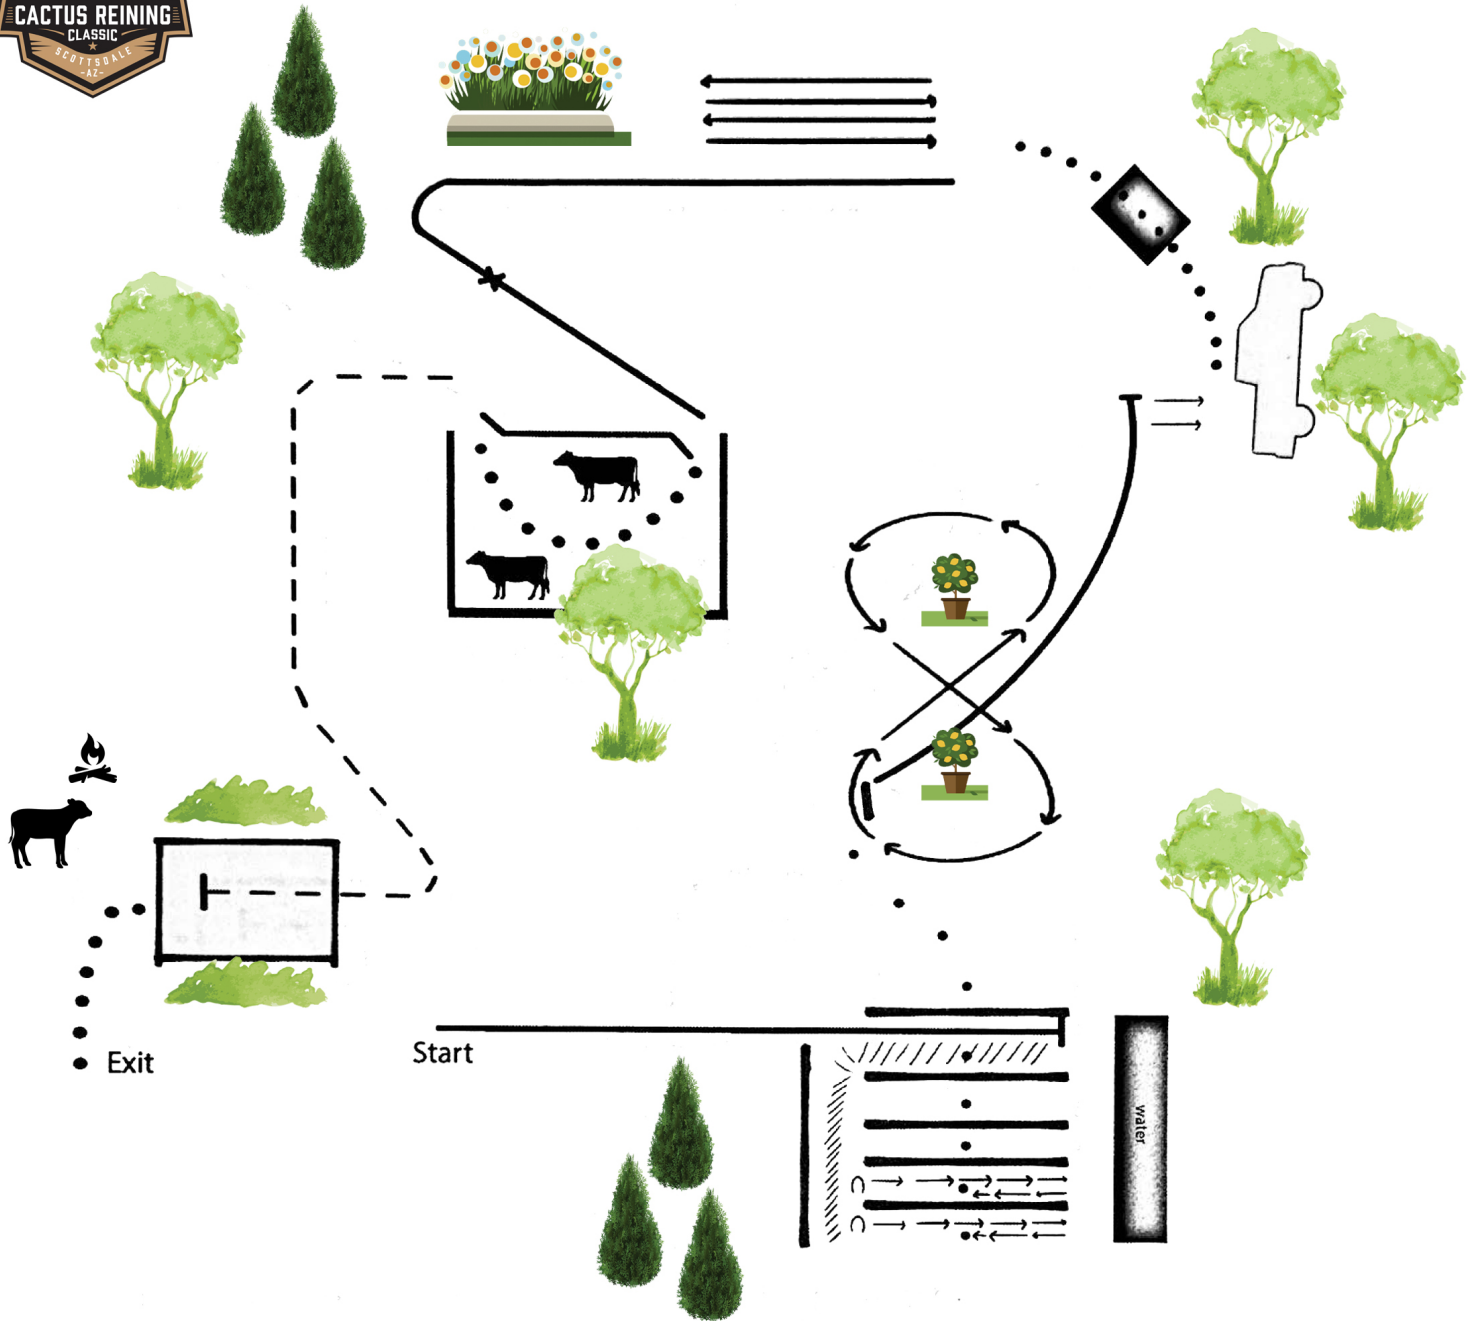

RANCH SUPER HORSE

Open Ranch Trail

1. Lope Right Lead into Chute
2. Stop and Back Corner
3. Sidepass Right. Sidepass Halfway Left
4. Walk over Logs to Drag
5. Drag log in Figure 8 at Walk or Trot
6. Lope Left Lead to Truck. Sidepass to Cooler and Retrieve Cup of Water

7. Walk over Bridge
8. Work Flag Two times both Directions
9. Lope Left Lead, Change Leads
10. Right Hand Push Gate
11. Walk through Cattle, Right Hand Push Gate
12. Trot into Box, Ground Tie, Brand "calf", Return to Horse Lead Horse Out

Pattern Designed by: Alex Ross